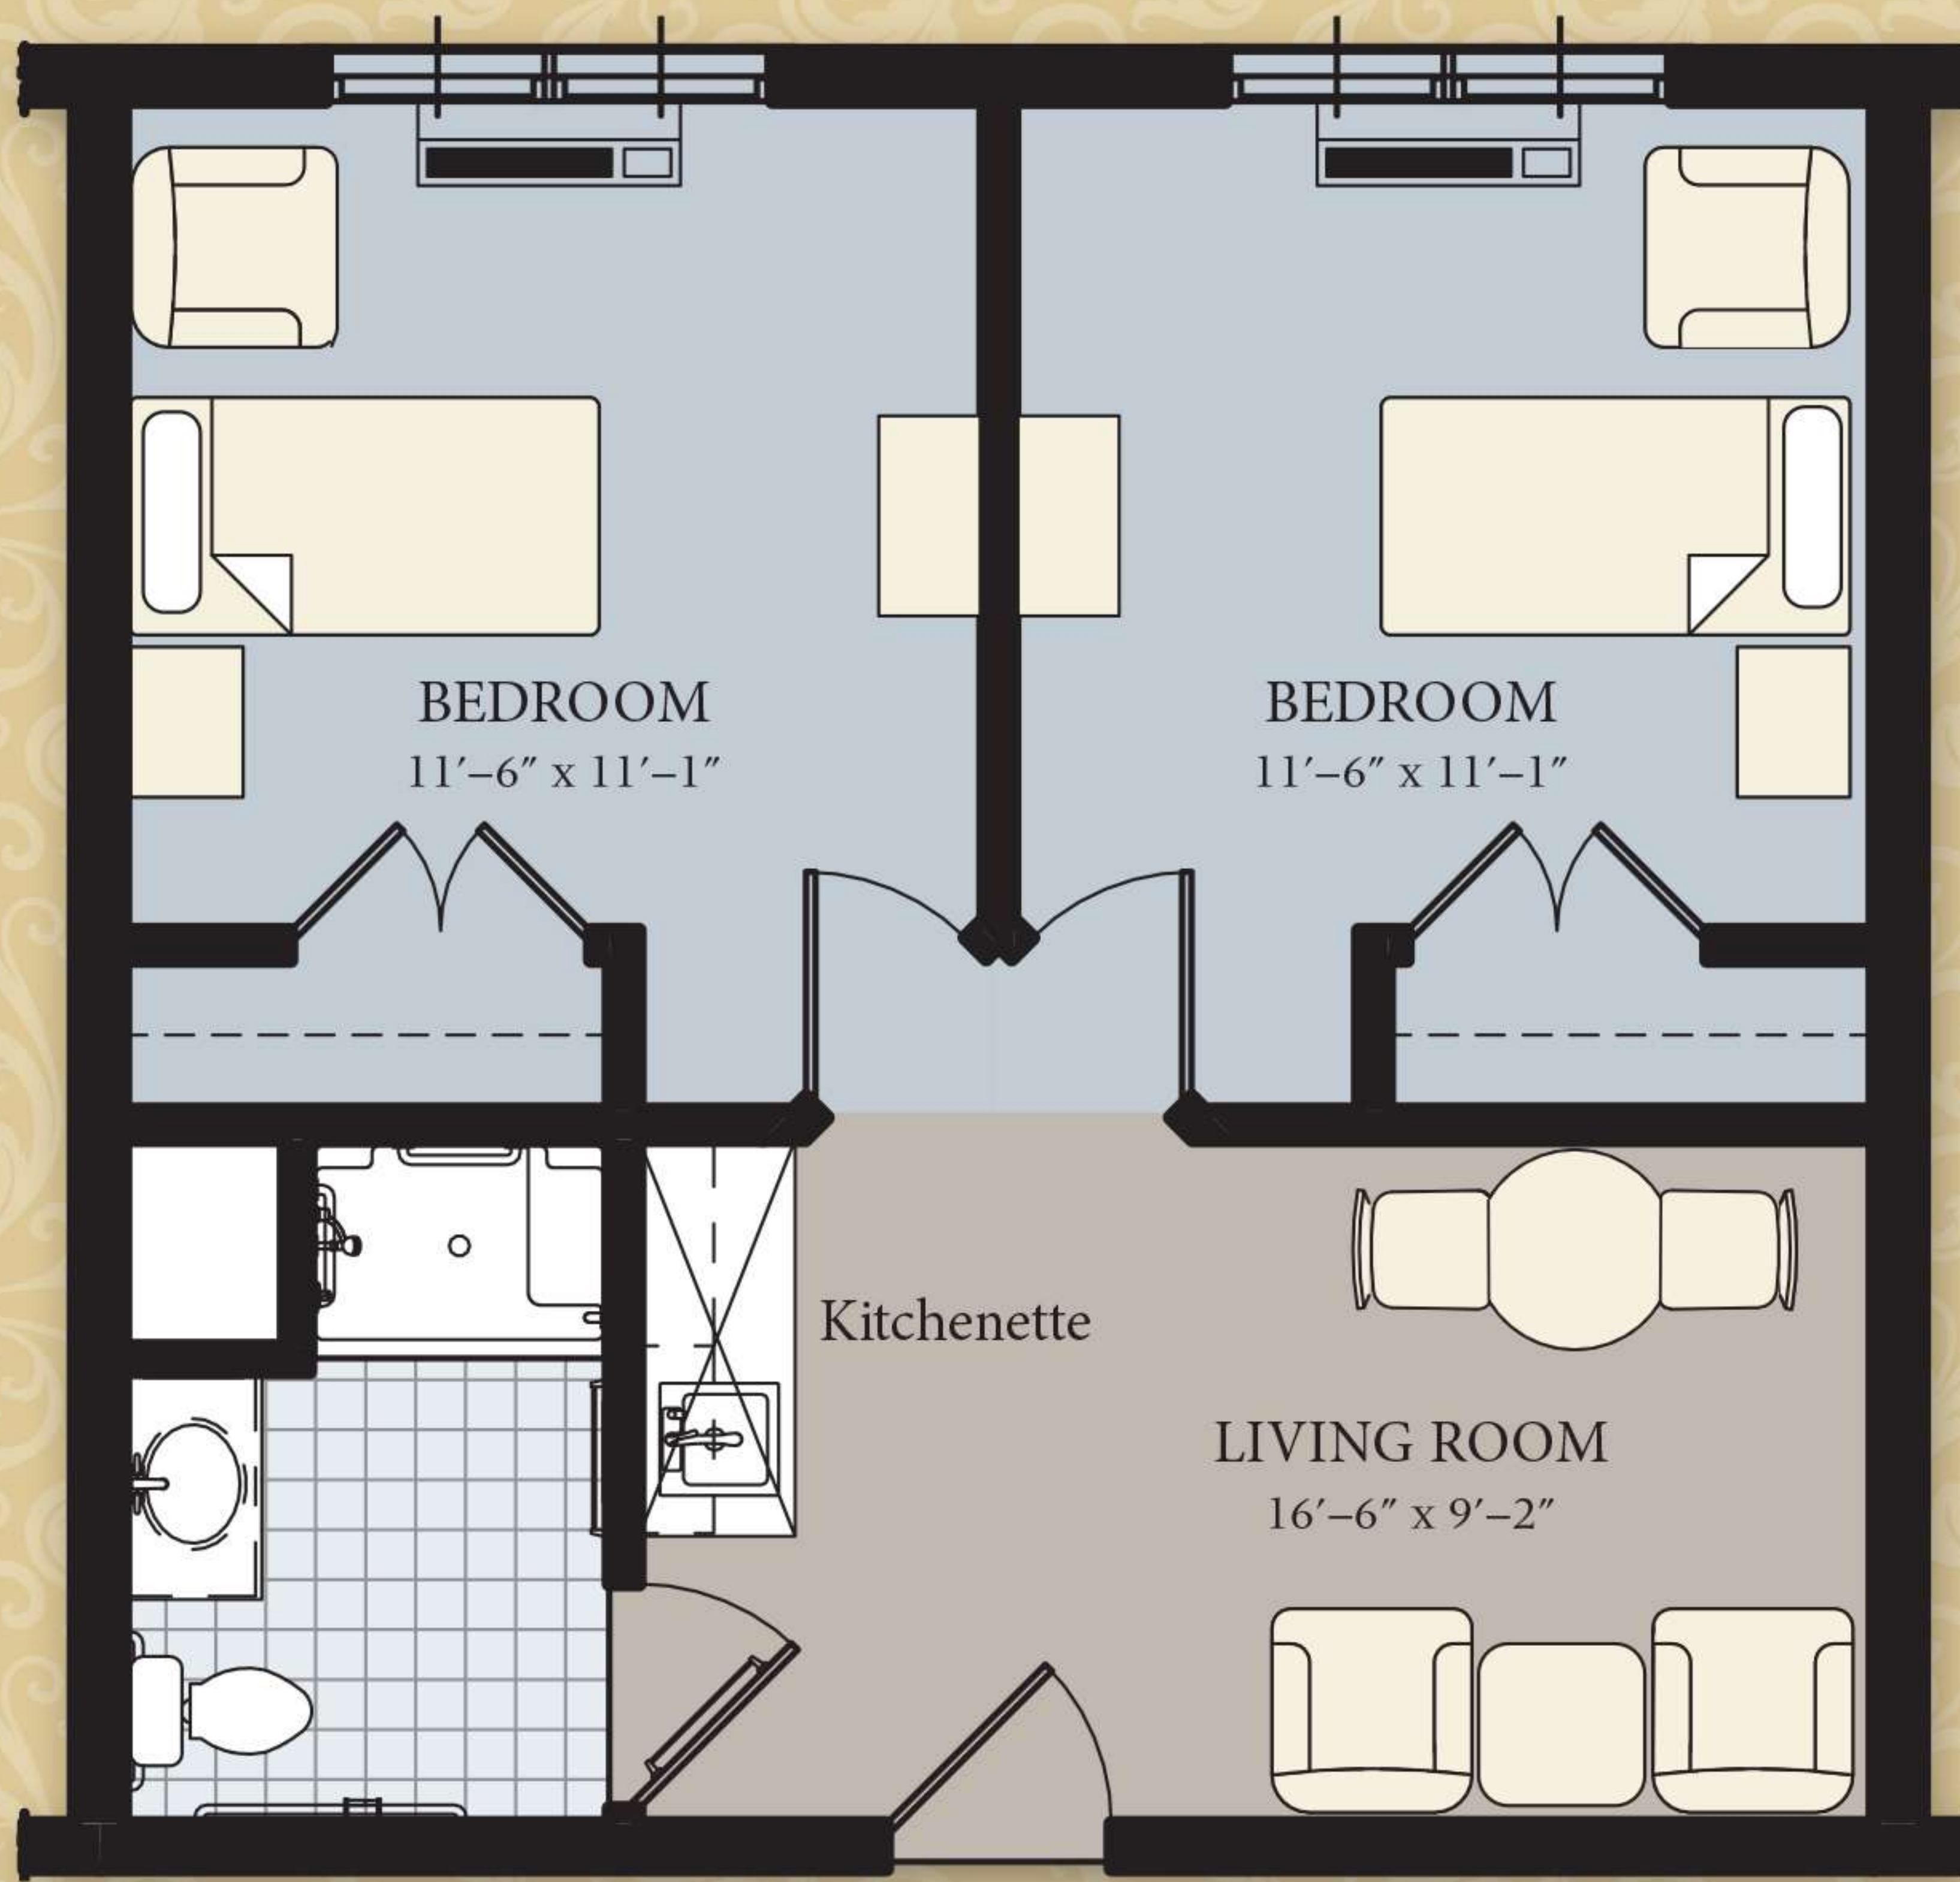

LIVING ROOM
17'-4" x 9'-6"

BEDROOM
11'-5" x 15'-2"

Kitchenette

BEDROOM
11'-5" x 15'-2"

All 
American
ASSISTED LIVING

BEDROOM
11'-6" x 11'-1"

BEDROOM
11'-6" x 11'-1"

Kitchenette

LIVING ROOM
16'-6" x 9'-2"

All 
American

ASSISTED LIVING

All 
American
 ASSISTED LIVING

Corner Apartment Sells For More

All 
American

ASSISTED LIVING

All 
American
ASSISTED LIVING